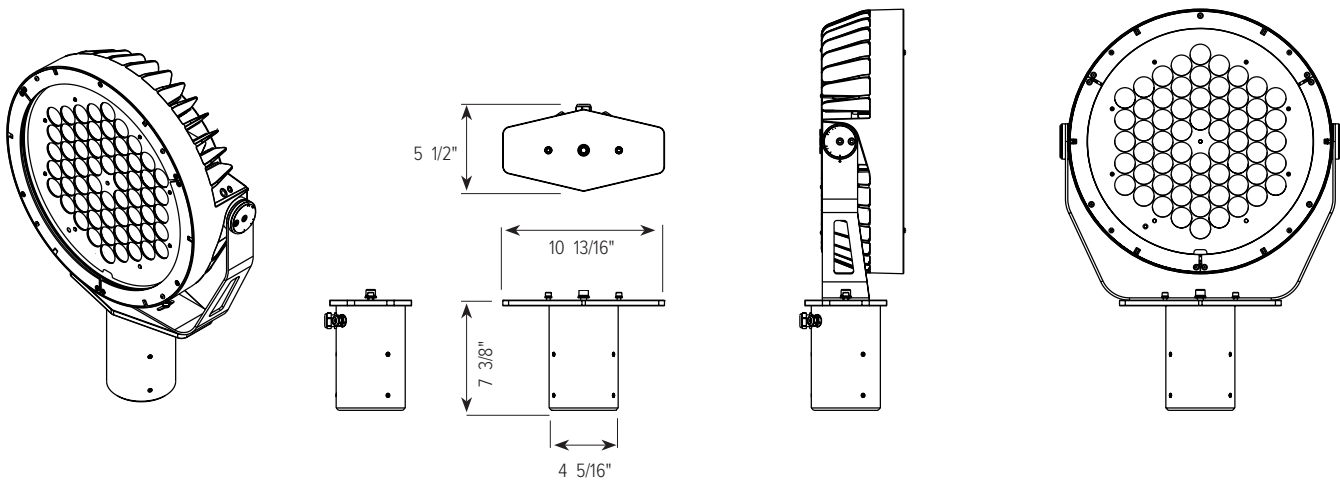

JASPER

Slipfitter for 4" OD Pole Top or Tenon

DESCRIPTION

Slipfitter mounting accessory for installation of Jasper luminaire onto 4" O.D. pole tops, tenons, or pipe.

FEATURES

- Fabricated Aluminum Slipfitter
- Stainless Steel Hardware

Date: _____ Type: _____ Catalog Number: _____

Project Name: _____

ORDERING INFORMATION

LUMINAIRE			
MODEL	SIZE	LUMINAIRE SERIES	FINISH
SF Slipfitter	4" For 4" OD pole top, tenon, or pipe	JASPER Jasper	SG Griven Silver Grey
			CC Custom Color
			SGM Griven Silver Grey Marine Grade
			CCMG Custom RAL Color Marine Grade